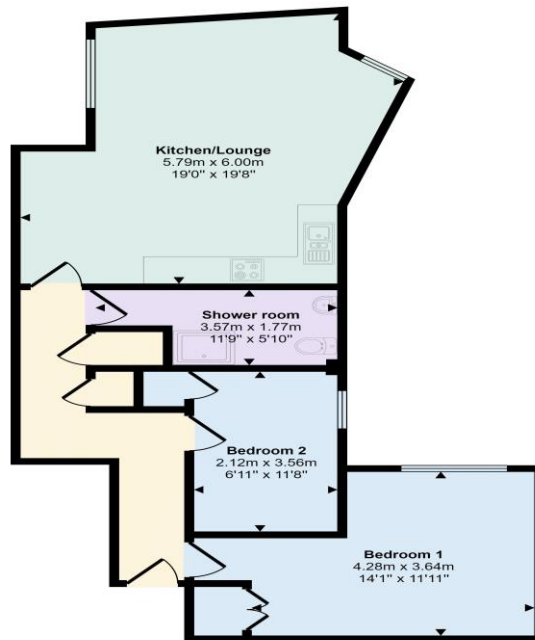

Approx Gross Internal Area
68 sq m / 728 sq ft

Floorplan